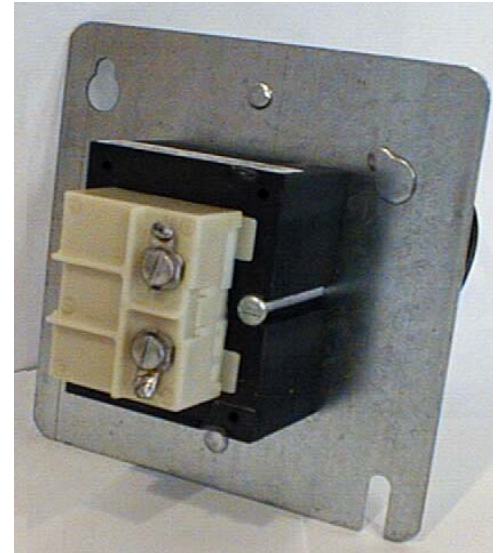

SUBMITTAL DATA

HYDRO MAXX

MODEL NO T24 - 24 VOLT TRANSFORMER

JOB NAME: **LOCATION:** **DATE:**
PURCHASER: **ENGINEER:**
SUBMITTED TO: **FOR:** **REVIEW ()** **APPROVAL ()**

The T24 is a 120 Volts AC to 24 Volt AC, step-down transformer used to power any of Zone-A-Trol's dampers and controls. The plate mounted model makes for easy installation on any standard 4"x4" junction box.

The 6" leads connect to the 120 Volts for the transformer primary. The screw terminals provide for easy wiring of 18 gauge thermostat wire for any of Zonefirst's control panels or dampers. The 40VA output can power up to five (5) spring retron dampers or a control panel with up to four (4) dampers.

- Energy Limiting Design
- UL and CSA Listed
- 24 Volt 40VA Output

SPECIFICATIONS

Primary Voltage: 120 Volts AC, 50/60 Hz

Secondary Voltage: 24 Volts AC, 40VA

Temperature Rating: 150°F Maximum Ambient

Connection: Primary 6" Wire Leads 6/32 Secondary Screw Terminals

Dimensions: 4.25" x 4.25"