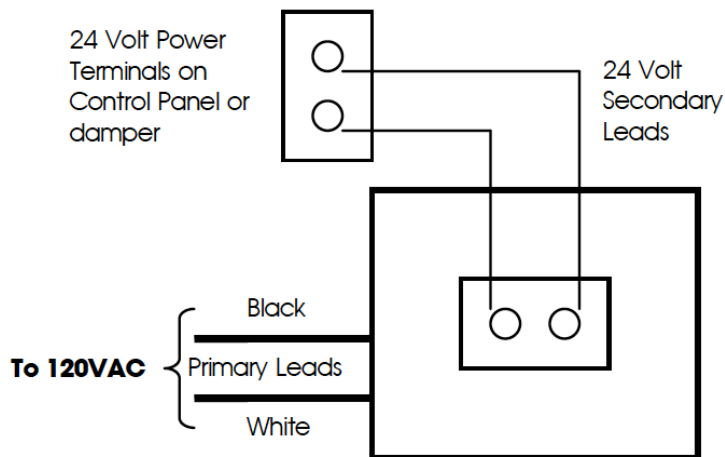

SUBMITTAL DATA

HYDRO MAXX

MODEL NO T24 - 24 VOLT TRANSFORMER

JOB NAME: **LOCATION:** **DATE:**
PURCHASER: **ENGINEER:**
SUBMITTED TO: **FOR:** **REVIEW ()** **APPROVAL ()**

The T24 is a 120 Volts AC to 24 Volt AC, step-down transformer used to power any of Zone-A-Trol's dampers and controls. The plate mounted model makes for easy installation on any standard 4"x4" junction box.

The 6" leads connect to the 120 Volts for the transformer primary. The screw terminals provide for easy wiring of 18 gauge thermostat wire for any of Zonefirst's control panels or dampers. The 40VA output can power up to five (5) spring retron dampers or a control panel with up to four (4) dampers.

- Energy Limiting Design
- UL and CSA Listed
- 24 Volt 40VA Output

SPECIFICATIONS

Primary Voltage: 120 Volts AC, 50/60 Hz

Secondary Voltage: 24 Volts AC, 40VA

Temperature Rating: 150°F Maximum Ambient

Connection: Primary 6" Wire Leads 6/32 Secondary Screw Terminals

Dimensions: 4.25" x 4.25"